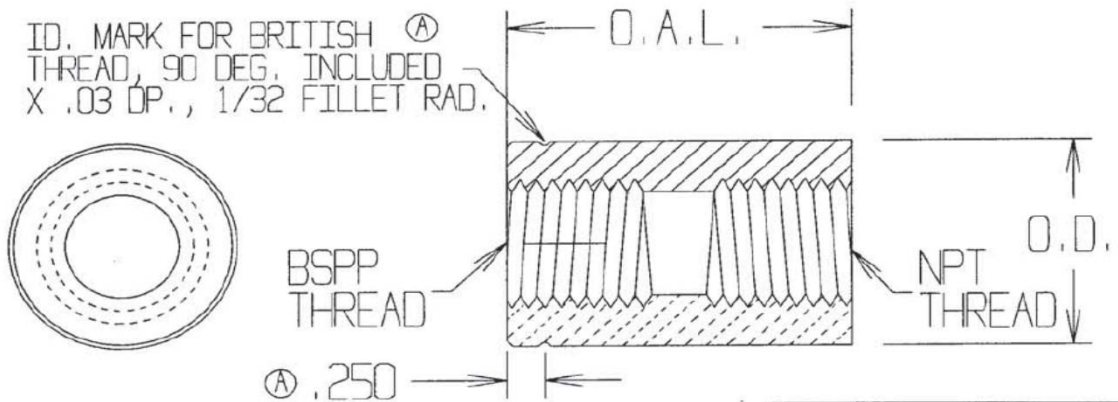

BRITISH STANDARD PIPE PARALELL
 NPT FULL COUPLING (BSPPNPT)

PART NO.	BSPP	O.D.	O.A.L.	PIPE SIZE	NPT
ATC-30-02	1/8	7/8	1		1/8
ATC-30-03	1/4	1	1-1/4		1/4
ATC-30-04	3/8	1	1-1/4		3/8
ATC-30-05	1/2	1-1/2	1-3/8	1/2	1/2
ATC-30-06	3/4	1-3/4	2		3/4
ATC-30-07	1	2	2	1	1
ATC-30-08	1-1/4	2-1/2	2	1-1/4	1-1/4
ATC-30-09	1-1/2	2-5/8	2	1-1/2	1-1/2
ATC-30-10	2				2
ATC-30-11	2-1/2				2-1/2